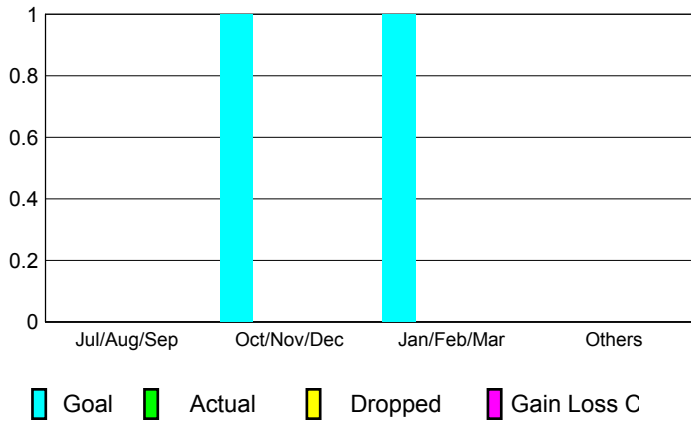

GMT: **John Muller**

Location: **AUSTRALIA**

GMT CA: **7**

CLUBS

Month	New Club Goal	Actual New Clubs	Actual Dropped Clubs	Gain/Loss of Clubs
2012-2013				
Jul/Aug/Sep	0	0	0	0
Oct/Nov/Dec	1	0	0	0
Jan/Feb/Mar	1	0	0	0
Apr/May/Jun	0	0	0	0
Totals	2	0	0	0

Club Results 2012-2013

Goal, New, Dropped, Gain/Loss

YTD Status Quo Clubs 2012-2013

Status Quo Clubs Compared to Status Quo Members

Club Gain/Loss 2012-2013

MEMBERSHIP

Month	Net Memb Goal	Actual New Memb	Actual Dropped Memb	Gain/Loss of Memb
2012-2013				
Jul/Aug/Sep	5	26	36	-10
Oct/Nov/Dec	27	18	44	-26
Jan/Feb/Mar	30	35	34	1
Apr/May/Jun	5	53	43	10
Totals	67	132	157	-25