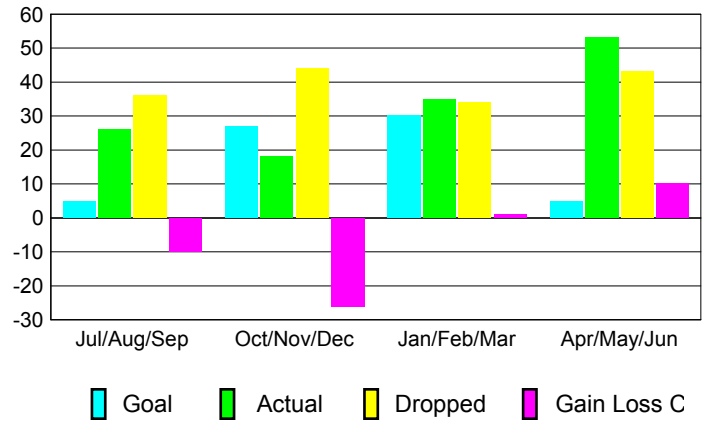

GMT: **John Muller**

Location: **AUSTRALIA**

GMT CA: **7**

CLUBS

Month	New Club Goal	Actual New Clubs	Actual Dropped Clubs	Gain/Loss of Clubs
2012-2013				
Jul/Aug/Sep	0	0	0	0
Oct/Nov/Dec	1	0	0	0
Jan/Feb/Mar	1	0	0	0
Apr/May/Jun	0	0	0	0
Totals	2	0	0	0

Club Results 2012-2013

Goal, New, Dropped, Gain/Loss

YTD Status Quo Clubs 2012-2013

Status Quo Clubs Compared to Status Quo Members

Club Gain/Loss 2012-2013

MEMBERSHIP

Month	Net Memb Goal	Actual New Memb	Actual Dropped Memb	Gain/Loss of Memb
2012-2013				
Jul/Aug/Sep	5	26	36	-10
Oct/Nov/Dec	27	18	44	-26
Jan/Feb/Mar	30	35	34	1
Apr/May/Jun	5	53	43	10
Totals	67	132	157	-25

Membership Results 2012-2013

Goal, New, Dropped, Gain/Loss

Gender Comparison 2012-2013

Membership Gain/Loss 2012-2013